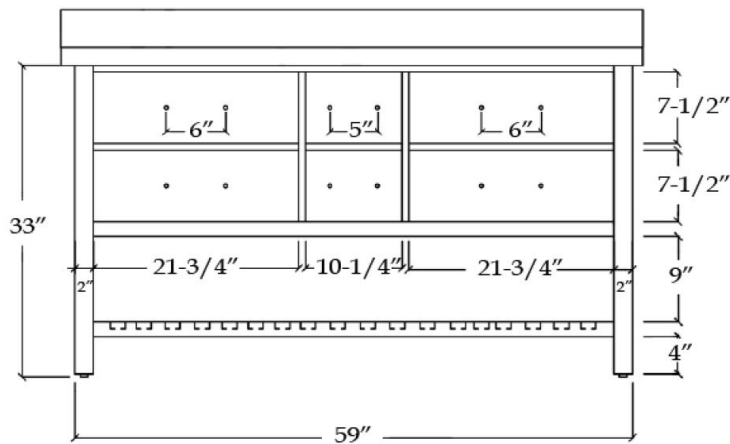

# VALENCIA

Bathroom Vanity

TOP VIEW

COUNTER-TOP

Backsplash

FRONT VIEW

SIDE VIEW