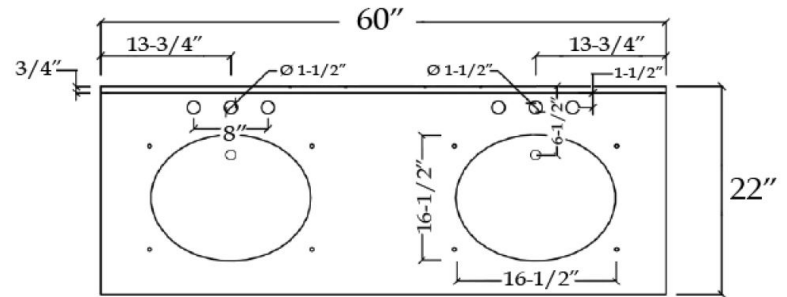

# VALENCIA

Bathroom Vanity

TOP VIEW

COUNTER-TOP

Backsplash

FRONT VIEW

SIDE VIEW