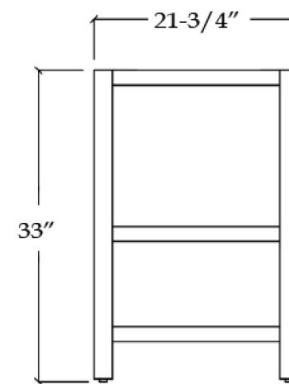

# VALENCIA

Bathroom Vanity

TOP VIEW

COUNTER-TOP

Backsplash

FRONT VIEW

SIDE VIEW