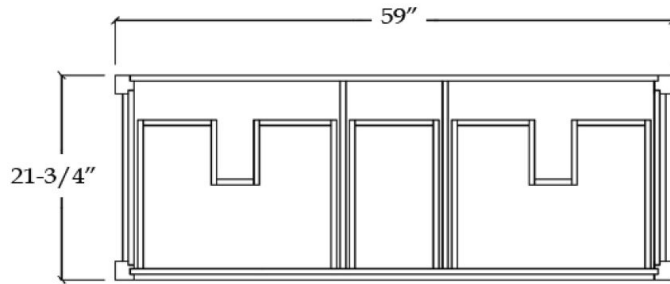

# VALENCIA

Bathroom Vanity

TOP VIEW

COUNTER-TOP

Backsplash

FRONT VIEW

SIDE VIEW